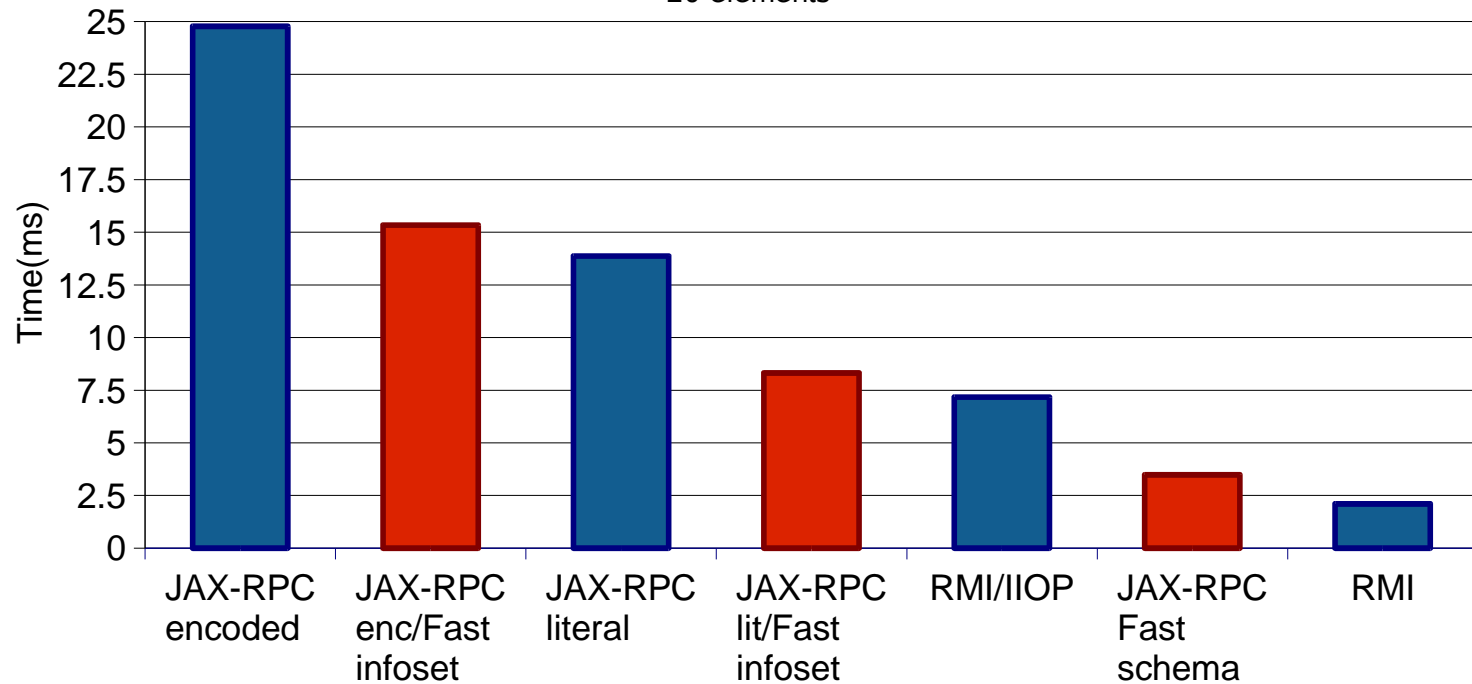

# FWS: Performance Data

## Loopback request/response latency

### Protocol vs. Time

20 elements