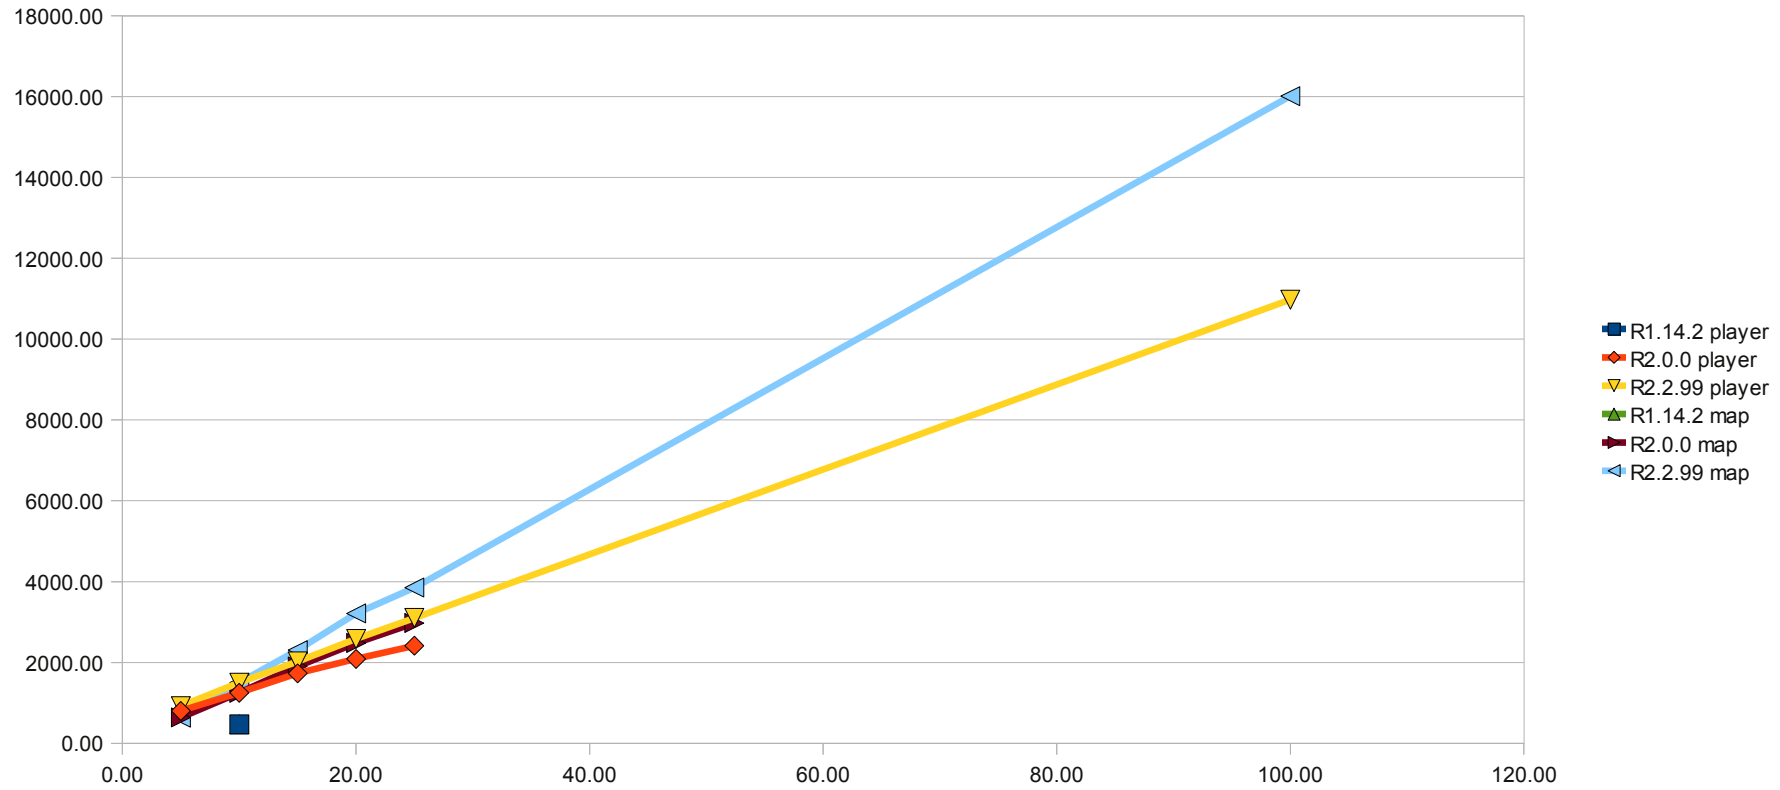

freeciv2

total RAM needed for the server (kB)

Map: 10	R1.14.2	R2.0.0	R2.1.0	R2.2.0	R2.3.0svn18459
[S]Player: 5		31812	36264	47540	47704
[S]Player: 10	25228	35084	40332	49380	49720
[S]Player: 15		39488	45852	52752	54656
[S]Player: 20		41764	48952	54080	58684
[S]Player: 25		43228	50948	54232	61864
[S]Player: 100					158396
Player: 10	R1.14.2	R2.0.0	R2.1.0	R2.2.0	R2.3.0svn18459
[S]Map: 5		30264	34364	39448	46548
[S]Map: 10	25228	35084	40332	49380	49720
[S]Map: 15		40944	47952	61752	56096
[S]Map: 20		45084	53228	71568	61752
[S]Map: 25		48868	58232	80316	66600
[S]Map: 100					153972

R2.3.0svn18459
 Map:100 + player: 100
 872048
 (approx. 870MB!)

freeciv2

savegame size (compressed; kB)

(player or map)	R1.14.2 player (gz)	R2.0.0 player (gz)	R2.2.99 player (bz2)	R1.14.2 map (gz)	R2.0.0 map (gz)	R2.2.99 map (bz2)
5		67.29	42.01		68.72	32.80
10	46.46	98.07	49.47	46.46	98.07	49.47
15		170.89	83.24		151.39	84.12
20		180.34	90.37		154.29	99.05
25		165.27	82.83		172.00	109.81
100			450.91			302.08

The not changed value of player or map is 10.

R2.2.99 (bz2): map100 + player100:

3816.35 (approx. 4MB!)

freeciv2

savegame size (uncompressed; kB)

(player or map)	R1.14.2 player	R2.0.0 player	R2.2.99 player	R1.14.2 map	R2.0.0 map	R2.2.99 map
5		801.98	919.21		639.30	630.84
10	470.74	1251.09	1498.80	470.74	1251.09	1498.80
15		1732.03	2027.18		1904.07	2305.73
20		2086.95	2585.01		2481.77	3214.23
25		2416.16	3102.41		2975.23	3854.86
100			10976.84			16014.94

The not changed value of player or map is 10.

R2.2.99: map100 + player100:

118577.54 (approx. 120MB!)