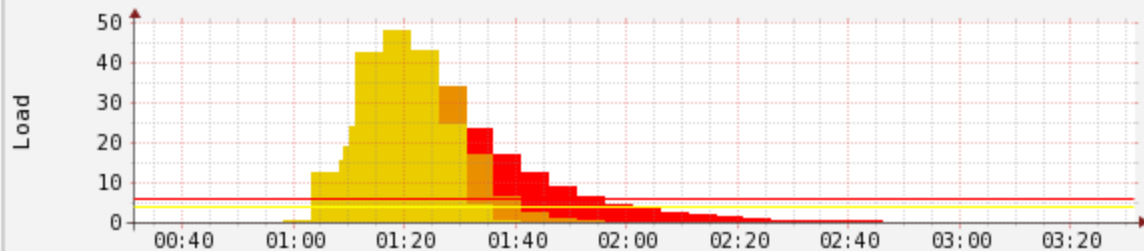

nagios.state.ar.us/pnp4nagios/zoom?host=resolver-lb3.state.ar.us&srv=HOST ☆

Zoom

27.02.17 0:31 --- 27.02.17 3:31

CPU Load for resolver-lb3.state.ar.us / HOST-LOAD

RRDTOOL / TOBI OETIKER

load 15	0.00	Last	5.13	Average	29.27	Max
Load 5	0.00	Last	5.14	Average	42.88	Max
load 1	0.00	Last	5.17	Average	47.98	Max