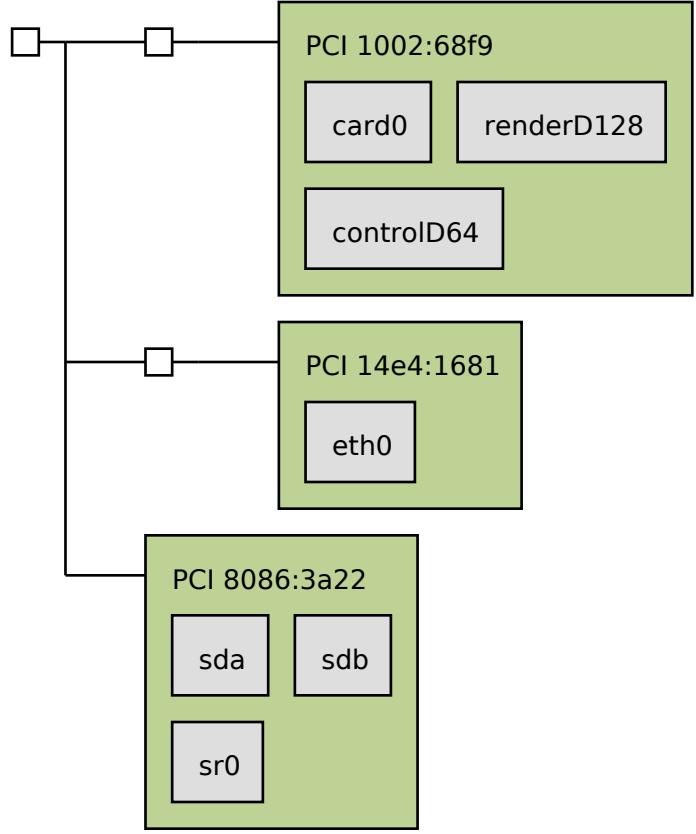

Machine (24GB)

Host: JAM-Home-PC

Indexes: physical

Date: Tue 03 Oct 2017 14:25:54 BST