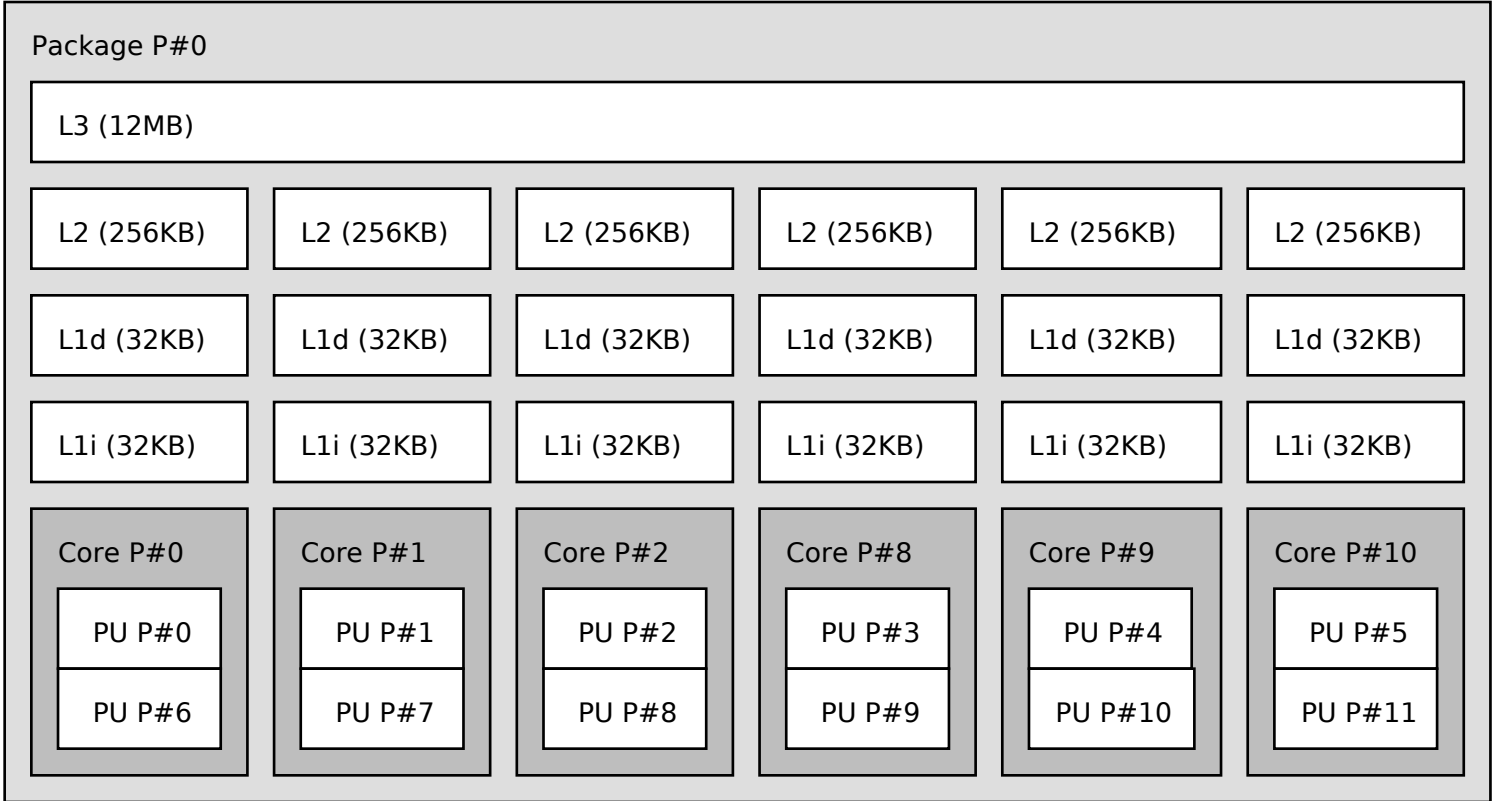

Machine (24GB)

Host: JAM-Home-PC

Indexes: physical

Date: Tue 03 Oct 2017 14:25:54 BST